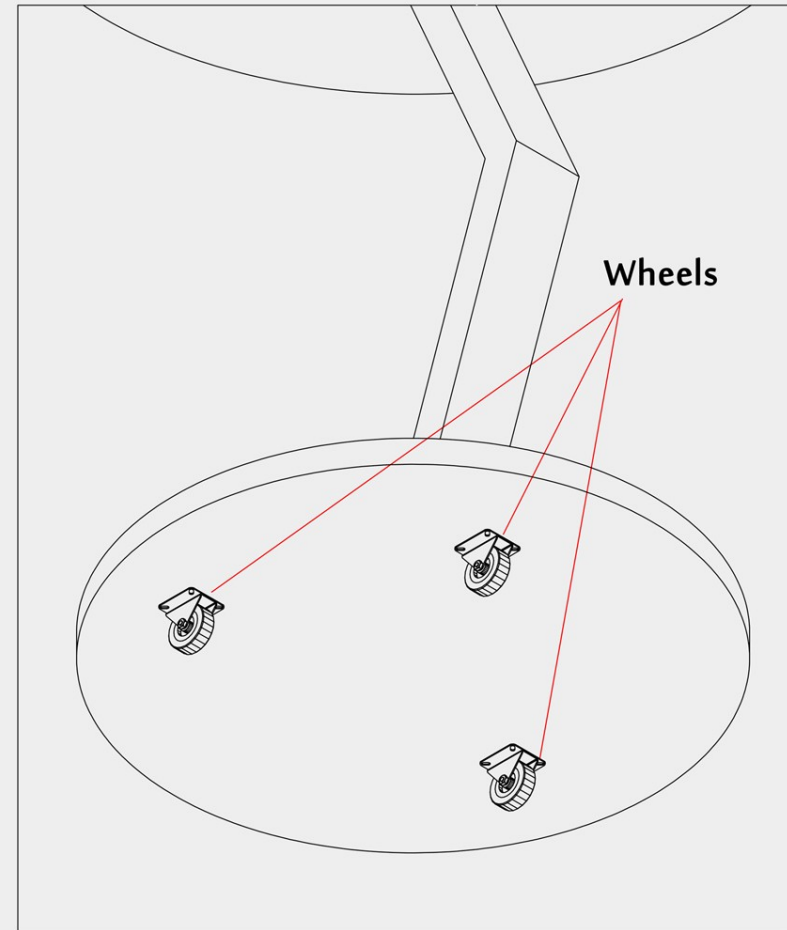

# Single Side Coffee Table

Tray Dim=50cm

Available with wheels  
option