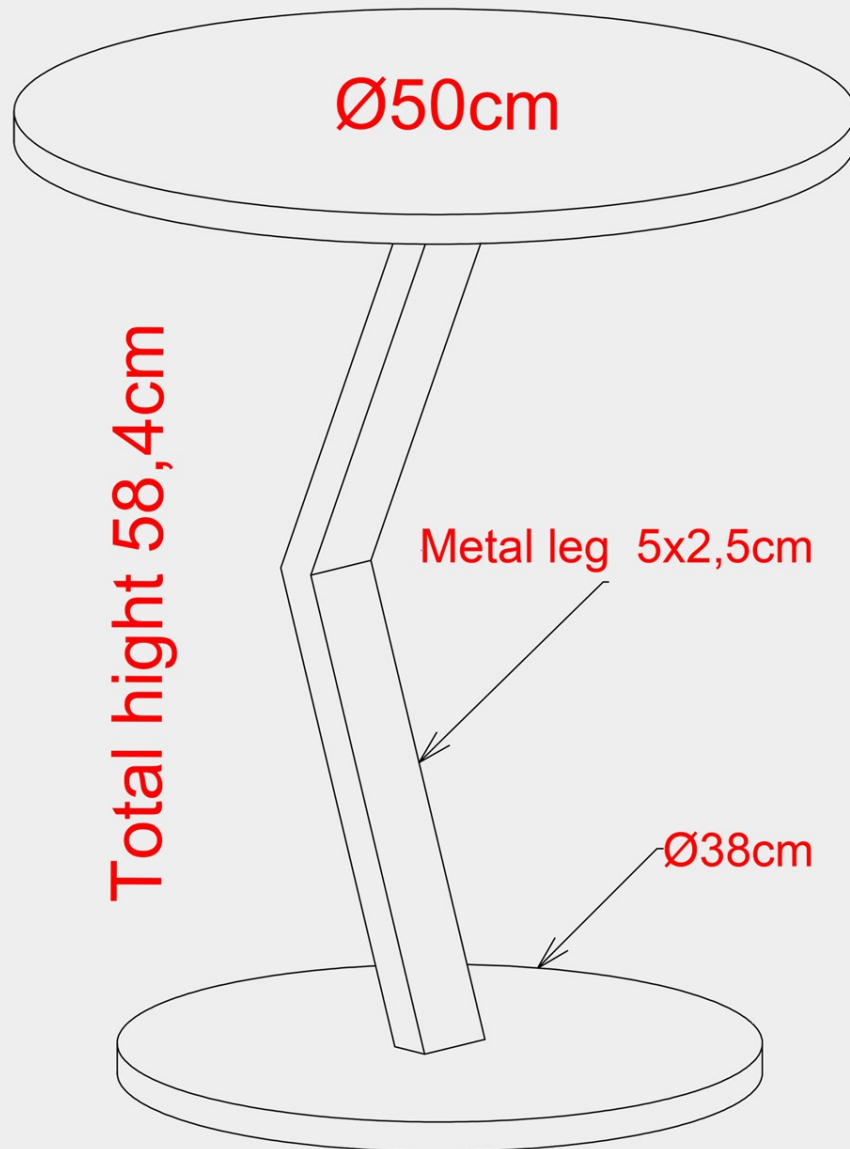

# Single Side Coffee Table

Tray Dim=50cm

Available with wheels  
option